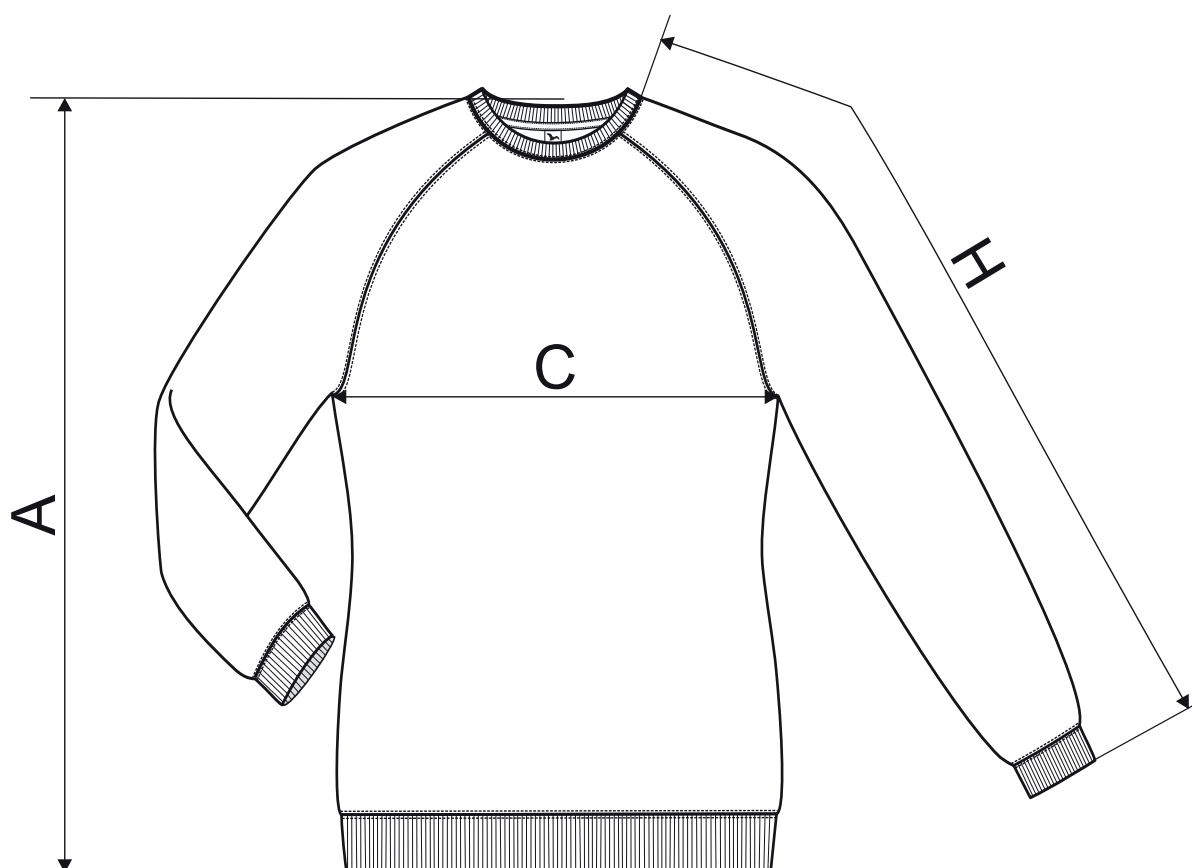

416 Merger ♀

SIZE SPECIFICATION [cm]

size	XS	S	M	L	XL	2XL
A	63	65	67	69	71	73
C	44	48	52	56	61	66
H	69	71	73	75	77	79

All size specifications listed are in cm. Accepted tolerance of up to ± 5%.

STANDARD
100
PG020 153249
OETI